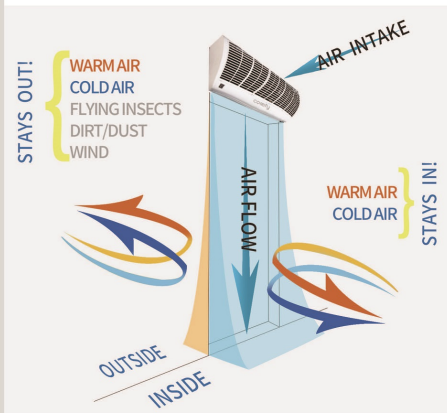

Create comfortable indoor environment.

Dust-proof and insect-proof effect.

Smoke and harmful gas proof effect.